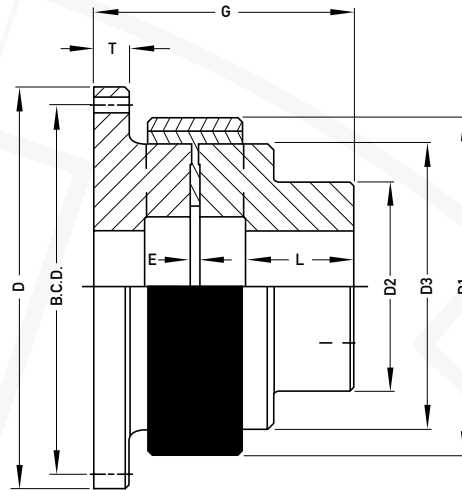

# SAMIFLEX COUPLING FOR SAE FLYWHEEL ARRANGEMENTS

Coupling Size	Max Bore	SAE J620 Number	Dimensions						
			D1	D2	D3	E	G	L	T
A2 EB-SAE	42	6-1/2", 7-1/2", 8"	111	80	86	2.5	100	46	12
A3B EB-SAE	55	7-1/2", 8", 10"	144	105	116	2.5	124	56	15
A4B EB-SAE	75	8", 10", 11-1/2"	182	135	150	3.5	144	63	17
A5B EB-SAE	95	10", 11-1/2", 14"	225	160	190	3.5	168	76	20
A6 EB-SAE	110	11-1/2", 14", 16"	265	180	234	3.5	196	94	22
A7 EB-SAE	130	14", 16", 18"	306	205	267	4	229	115	25
A8 EB-SAE	150	16", 18", 21"	363	240	326	5	280	146	30

- 1) For standard flywheel dimensions (D, B.C.D. and hole sizes) - Consult Autogard
- 2) Flywheels are available in non-standard sizes - Consult Autogard.